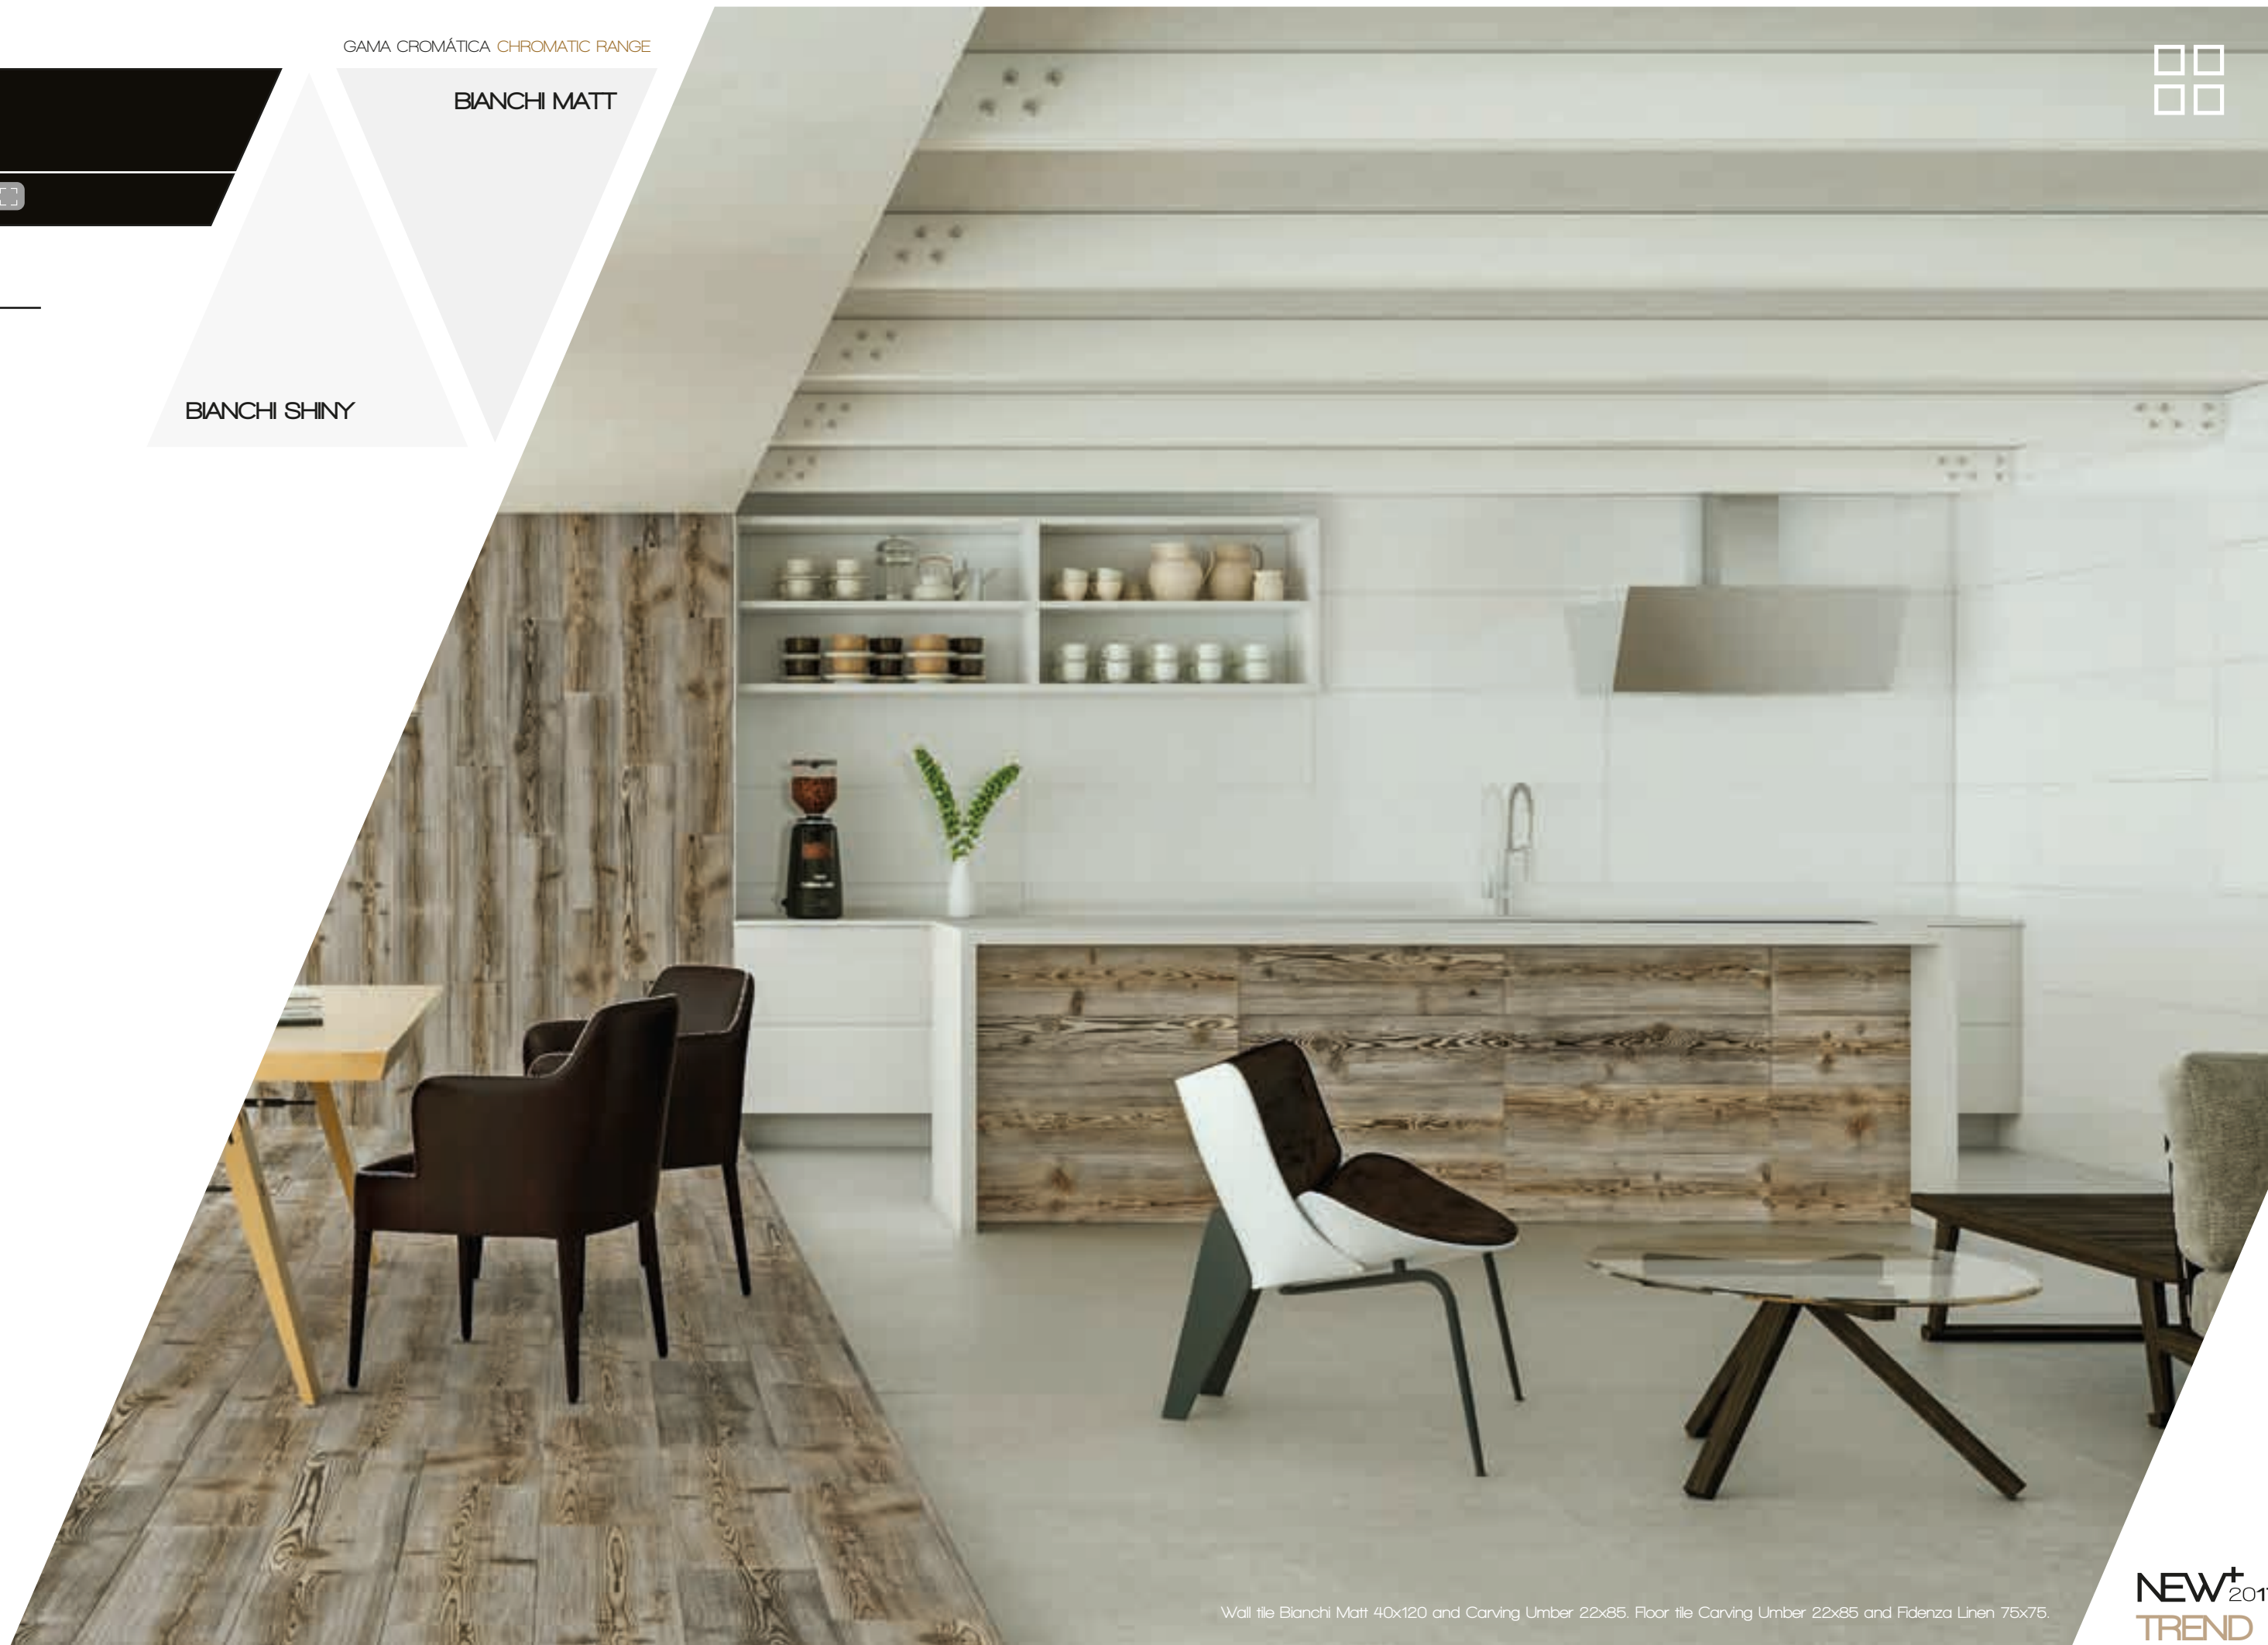

2 diseños diferentes
servidos aleatoriamente.
2 different designs
randomly served.

BIANCHI

BÁSICOS BASICS **W** R

GAMA CROMÁTICA CHROMATIC RANGE

BIANCHI MATT

BIANCHI SHINY

FORMAT

40x120 16"x48"
MATT M 23
SHINY M 23