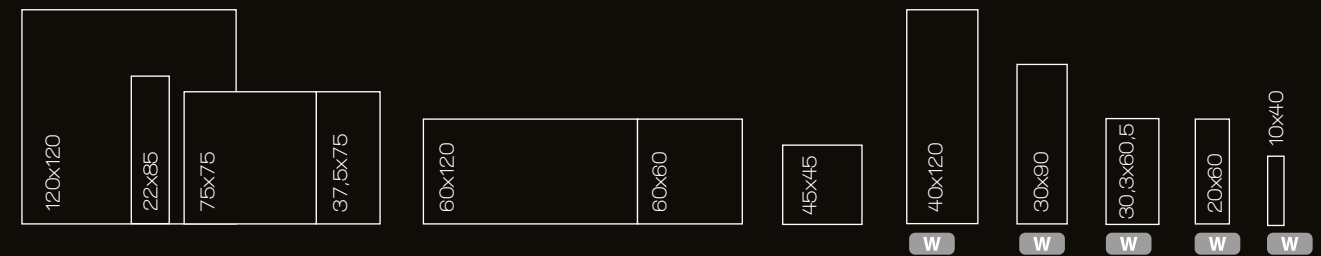

ÍNDICE INDEX

TENDENCIAS TRENDS

12 VINCI	60x60 40x120	24"x24" 16"x48"
16 BIANCHI	40x120	16"x48"
20 POPPI	40x120	16"x48"
26 MURADA	10x40	4"x16"

CEMENTOS CEMENTS

32 CASTROVILLARI	120x120 60x120 60x60 75x75	48"x48" 24"x48" 24"x24" 30"x30"
36 LUNEVILLE	60x60	24"x24"
40 VERMAND	60x60	24"x24"
44 EVIAN	45x45	18"x18"
48 POTENZA	60x60 40x120	24"x24" 16"x48"
52 DOMME	30,3x60,5	12"x24"
56 MARNE	20x60	8"x24"

PIEDRAS STONES

62 LITIUM	120x120 60x120 40x120 60x60 75x75	48"x48" 24"x48" 16"x48" 24"x24" 30"x30"
68 VALENTA	60x120 60x60 75x75	24"x48" 24"x24" 30"x30"
72 MONTECATINI	60x120 60x60 75x75	24"x48" 24"x24" 30"x30"

MÁRMOLES MARBLES

78 LEGEND/BERLUZZI	120x120 60x120 60x60 75x75 37,5x75 30x90	48"x48" 24"x48" 24"x24" 30"x30" 15"x30" 12"x36"
84 DOZZA	120x120 60x120 40x120 60x60 75x75	48"x48" 24"x48" 16"x48" 24"x24" 30"x30"
90 ARNI	60x120 40x120 60x60 75x75	24"x48" 16"x48" 24"x24" 30"x30"

MADERAS WOODS

96 BELLA	22x85	8,6"x33,5"
100 CARVING	22x85	8,6"x33,5"
104 TAVOLARA	22x85	8,6"x33,5"

FORMATOS FORMATS

120x120 48"x48"

32 CASTROVILLARI
62 LITIUM
78 LEGEND
84 DOZZA

75x75 30"x30"

32 CASTROVILLARI
62 LITIUM
68 VALENTA
72 MONTECATINI
78 LEGEND
84 DOZZA
90 ARNI

60x120 24"x48"

32 CASTROVILLARI
62 LITIUM
68 VALENTA
78 LEGEND
84 DOZZA
90 ARNI

40x120 16"x48"

12 VINCI
16 BIANCHI
20 POPPI
48 POTENZA
62 LITIUM
84 DOZZA
90 ARNI

60x60 24"x24"

12 VINCI
32 CASTROVILLARI
36 LUNEVILLE
40 VERMAND
48 POTENZA
62 LITIUM
68 VALENTA
72 MONTECATINI
78 LEGEND
84 DOZZA
90 ARNI

37,5x75 15"x30"

78 LEGEND

22x85 8,6"x33,5"

96 BELLA
100 CARVING
104 TAVOLARA

30,3x60,5 12"x24"

52 DOMME

45x45 18"x18"

44 EVIAN

30x90 12"x36"

78 BERLUZZI

20x60 8"x24"

56 MARNE

10x40 4"x16"

26 MURADA

TAU

www.tauceramica.com