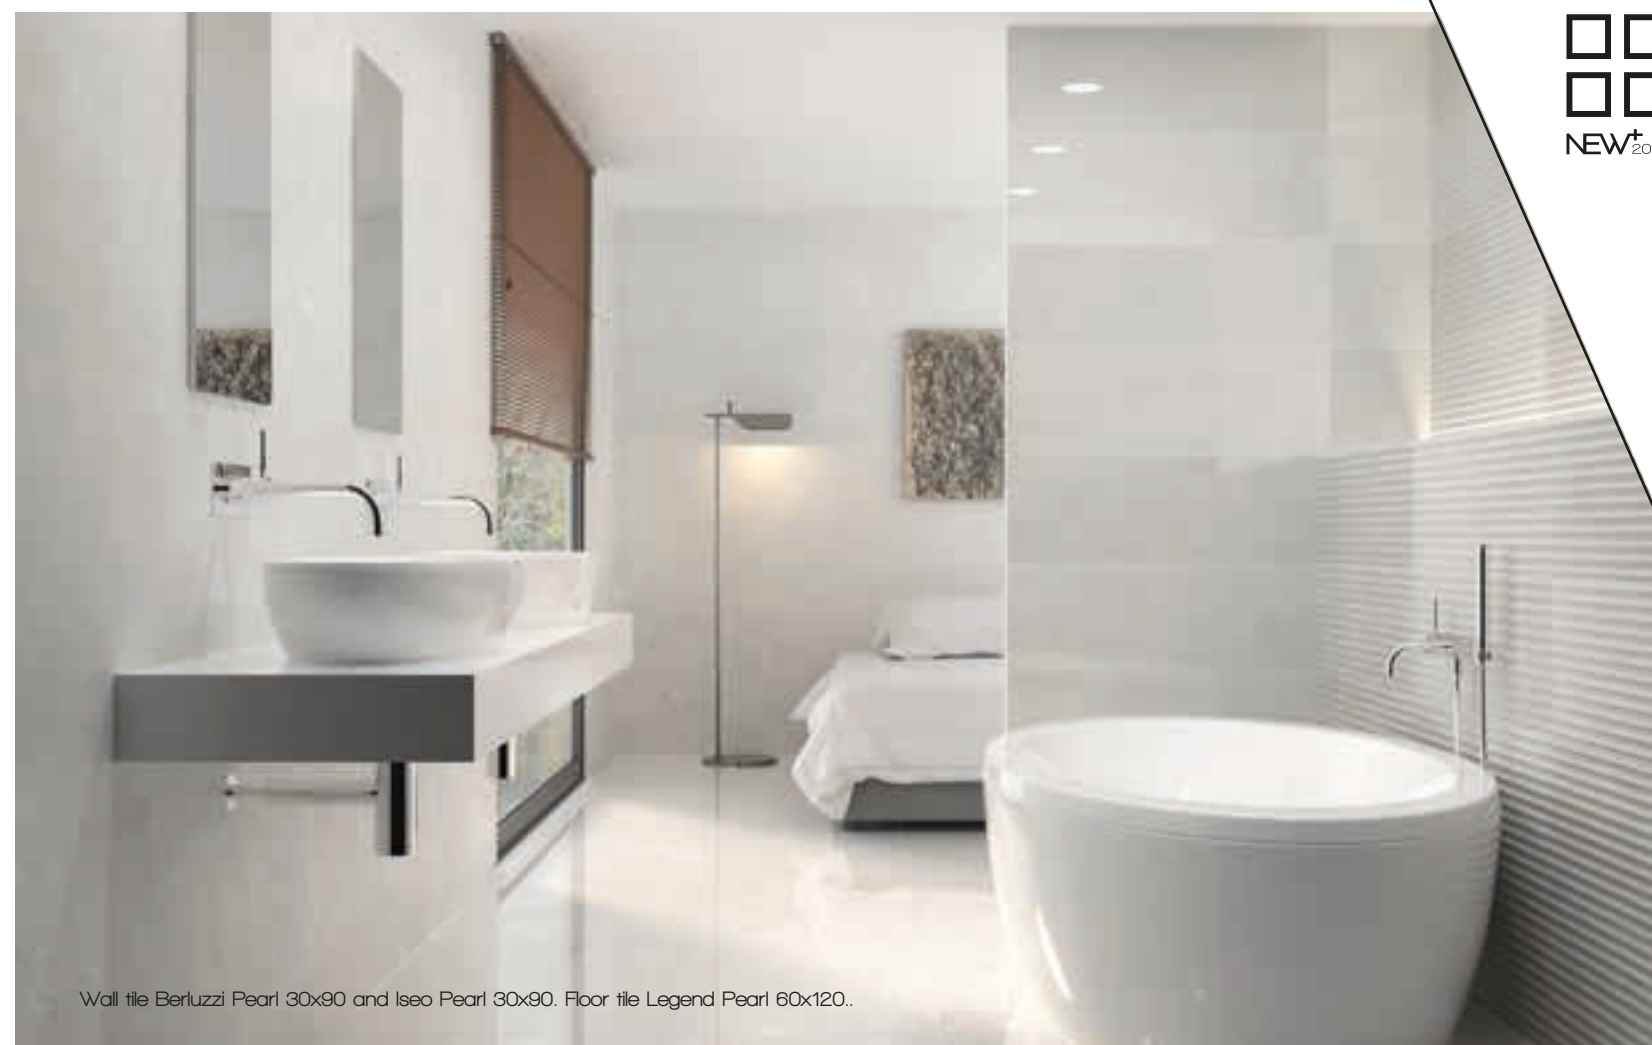

**LEGEND PEARL**  
15 DESIGNS 60x120

Wall tile Berluzzi Pearl 30x90 and Iseo Pearl 30x90. Floor tile Legend Pearl 60x120.

**LEGEND SAND**  
15 DESIGNS 60x120

Wall tile Berluzzi Sand 30x90, Avezzano Sand 7x90 and Iseo Sand 30x90. Floor tile Legend Sand 75x75.