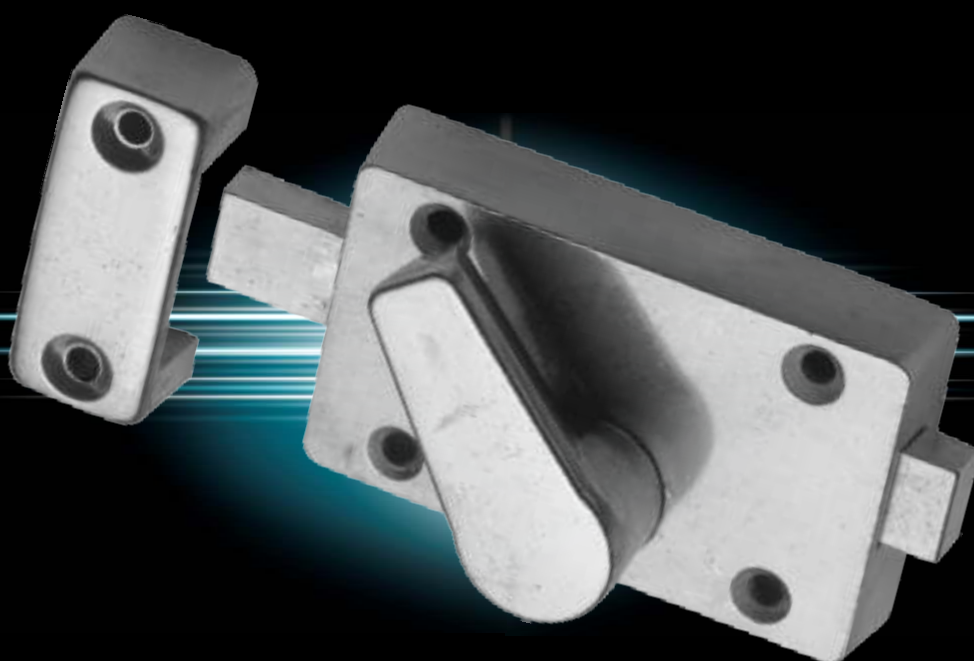

# Group 11 Door & Specialised Hardware

AL8721AS

Aluminium Hat & Coat  
Hook  
Finish: Anodised Silver

AL8722AS

Aluminium Rubber Tipped  
Hat & Coat hook  
Finish: Anodised Silver

AL8723AS

Aluminium Robe Hook  
Finish: Anodised Silver