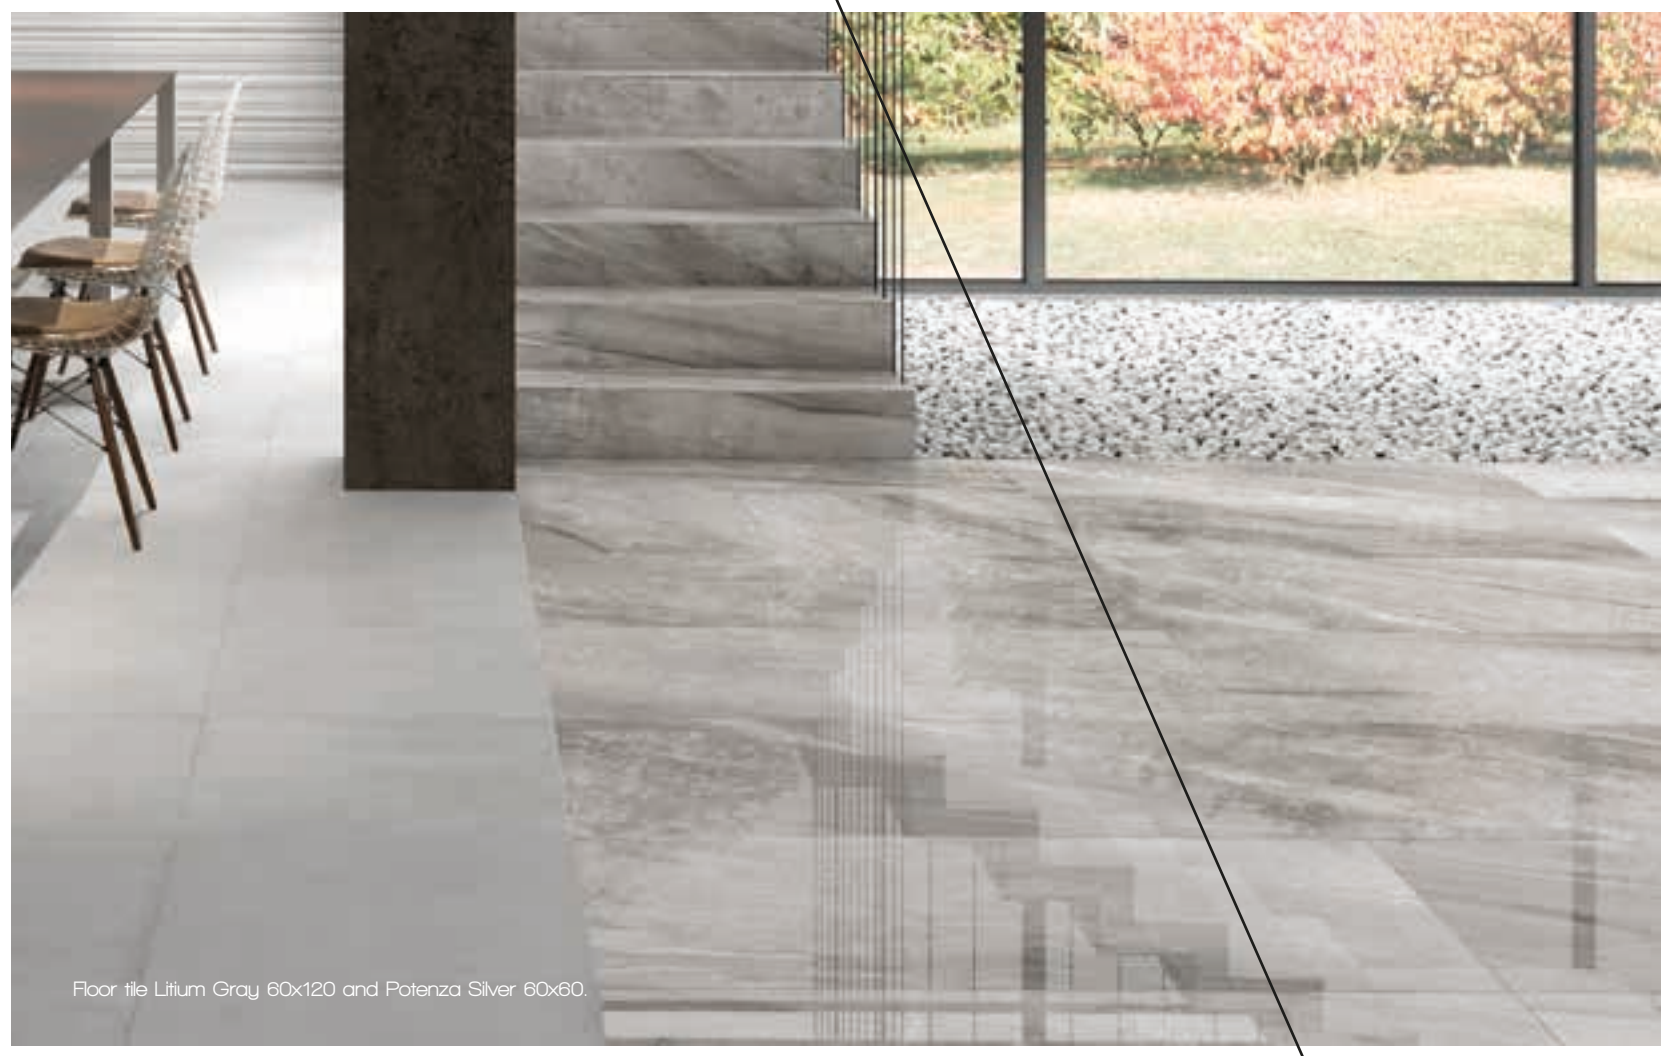

P

75x75 30"x30"
☐ NATURAL M 18

LITIUM SILVER
06 DESIGNS 120x120

LITIUM GRAY
06 DESIGNS 120x120

LITIUM PEARL
06 DESIGNS 120x120

Floor tile Litium Gray 60x120 and Potenza Silver 60x60.

Wall tile Litium Pearl 40x120 and Riv Litium Silver 40x120. Floor tile Litium Silver 60x60.