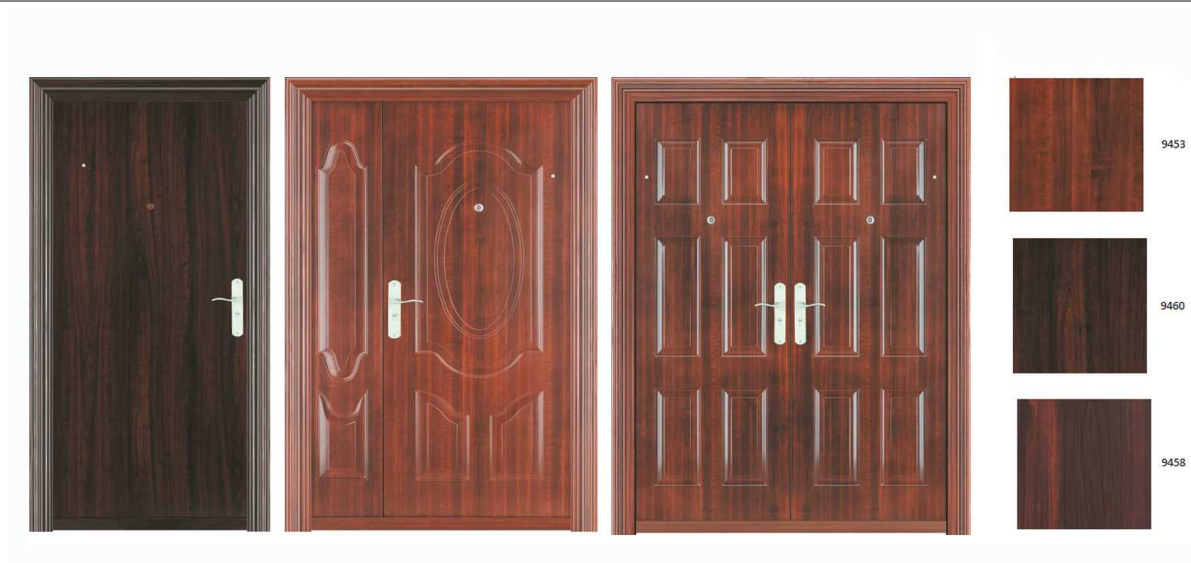

- Single leaf: 2050mm x 950mm
- One & half leaf: 2050mm x 1200mm
- Double leaf: 2050mm x 1650mm
- Door sheet: 0.8mm
- Frame sheet: 1.8mm
- Galvanised steel sheet with heat transfer coated with UV paint
- PU foam infill
- Cranked hinges - 180° opening angle
- Door viewer - 200° view
- Coding:
 - ⊗ **UD** - UNION door
 - ⊗ **01 / 06 / 09 / PL** - Design code
 - ⊗ **9453 / 9458 / 9460** - Colour code
 - ⊗ **LI / LO / RI / RO** - Handing (L/R) & opening (inwards or outwards)
 - ⊗ **S / H / D** - Size (single, one & half or double)